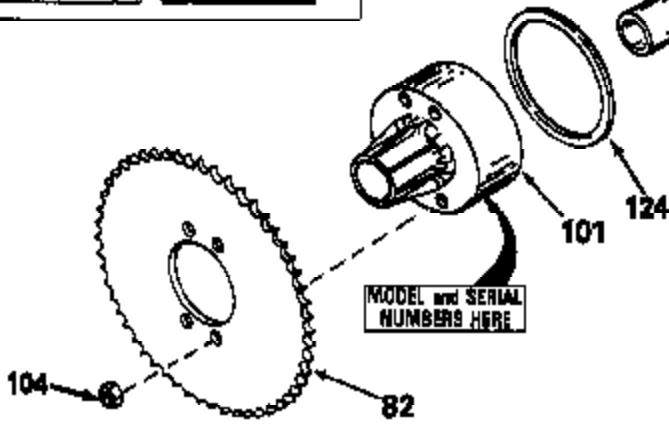

JOIST

SICHER IST DAS:
DAS ORIGINAL

47	48
47A	48A
47B	48B
47C	48C
47D	48D
47E	48E
47H	48H
47L	48L

47M	48M
47P	48P
47R	48R
47V	48V
47W	48W
47X	48X

Ref #	Part Number	Qty	Description
13	778067		Gear, Bevel (16 teeth)
14	778068		Gear, Pinion (16 teeth)
17	786040		Pin, Drive
26	792018		Ring, Retaining
31	780001		Washer (3/4" ID x 1-1/2" OD x 1/16" t hick)
31A	780096		Washer, Thrust
47E	774310		Axle (6-3/16" long)
48E	774311		Axle (19-7/16" long)
82	786043		Sprocket. No Teeth 54. O.D. 8.823
82	786051		Sprocket. No Teeth 60. O.D. 9.841
82	786070		Sprocket. No Teeth 48. O.D. 7.920
82	786041A		Sprocket. No Teeth 45. O.D. 7.389
82	786042	100-164	Sprocket. No Teeth 40. O.D. 6.650
90	788067B	Peerless	Grease (32 oz. bottle Bentonite greas e)
101	774073		Differential Carrier Hsg (Incl. 137)
102	774073		Differential Carrier Hsg (Incl. 139)
103	792044		Screw, 5/16-18 x 4"
104A	792061		Washer, Flat, 5/16"
104	792042		Nut, Lock, 5/16-18 (Use as required)
137	780077		Bushing (3/4" ID x 1-1/16" OD x 2-1/1 6" long)
139	780077		Bushing (3/4 ID x 1-1/16" OD x 2-1/16 " long)