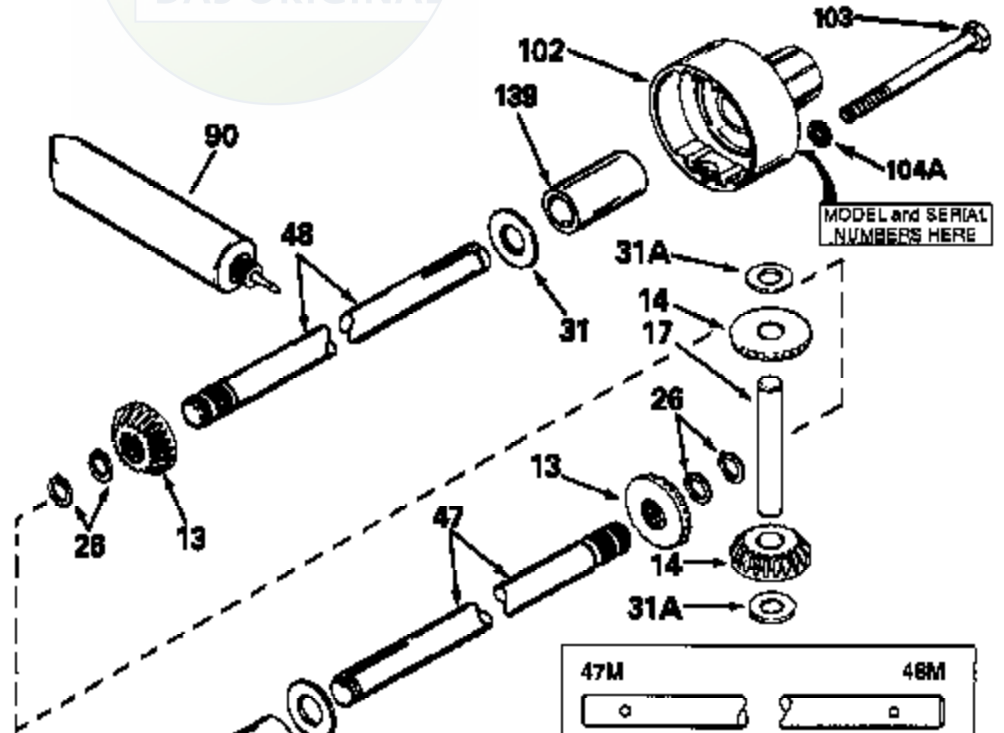

JOIST

SICHER IST DAS:
DAS ORIGINAL

47	48
47A	48A
47B	48B
47C	48C
47D	48D
47E	48E
47H	48H
47L	48L

47M	48M
47P	48P
47R	48R
47V	48V
47W	48W
47X	48X

Ref #	Part Number	Qty	Description
13	778067		Gear, Bevel (16 teeth)
14	778068		Gear, Pinion (16 teeth)
17	786040		Pin, Drive
26	792018		Ring, Retaining
31	780001		Washer (3/4" ID x 1-1/2" OD x 1/16" t hick)
31A	780096		Washer, Thrust
47E	774310		Axle (6-3/16" long)
48E	774311		Axle (19-7/16" long)
82	786043		Sprocket. No Teeth 54. O.D. 8.823
82	786051		Sprocket. No Teeth 60. O.D. 9.841
82	786070		Sprocket. No Teeth 48. O.D. 7.920
82	786041A		Sprocket. No Teeth 45. O.D. 7.389
82	786042	100-164	Sprocket. No Teeth 40. O.D. 6.650
90	788067B	Peerless	Grease (32 oz. bottle Bentonite greas e)
101	774073		Differential Carrier Hsg (Incl. 137)
102	774073		Differential Carrier Hsg (Incl. 139)
103	792044		Screw, 5/16-18 x 4"
104A	792061		Washer, Flat, 5/16"
104	792042		Nut, Lock, 5/16-18 (Use as required)
137	780077		Bushing (3/4" ID x 1-1/16" OD x 2-1/1 6" long)
139	780077		Bushing (3/4 ID x 1-1/16" OD x 2-1/16 " long)